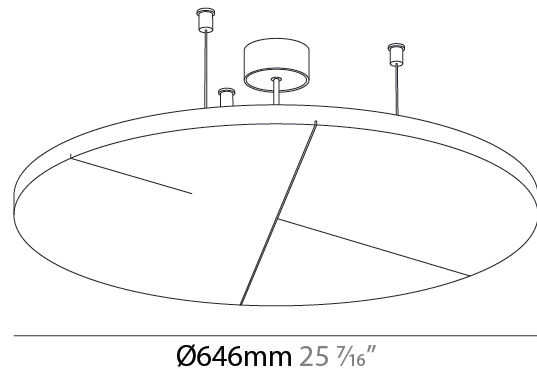

GENERAL

Series: Glorious Acoustic Light Panel
Brand: Prolicht
Division: Architectural
Mounting Type: Suspension
Mounting Location: Ceiling
Subcategory: Acoustic

PHYSICAL

Shape: Round
Diameter (mm): 646
Diameter (in): 27 ⁷/₁₆
Height (mm): 54
Height (in): 2 ¹/₈
Light Distribution: Indirect
Fixture Finish: [SSR / BKV / CWI / CRY / HAB / UFT / ITA / RUA / FTG / MYG / LOD / PUS / FRO / FUP / KIA / POP / BLS / SPG / MEY / GOH / GUM / CHC / COM / ABZ / JAG / OBR / MOS / ROR](#)

Accent Finish: [ANC / ASH / BNA / BTC / BZE / CEL / EGG / EVG / FOG / FOS / FST / FUA / IRI / IRO / KHA / LIC / LIM / MER / MSN / MUS / ONX / PEA / PLU / POL / PPY / RAY / ROY / RST / STE / SWD / TAN / TAU](#)

Fixture Material: Aluminum
Cable Details: [2 000mm / 78 3/4" or 6 000mm / 236 1/4" Transparent Cable](#)

ELECTRICAL

Lamp Type: LED (Zhaga Standard)
Input Wattage (W): 10
Total Output Wattage (W): 9.1
Dimming: [Non-Dimmable](#)
Driver Included: Yes
Driver Location: Integrated
Driver Type: Constant Current - Universal
Driver Class: Class 2
Input Voltage (V): 120 - 277

LED

Max. Delivered Lumen (lm): 701 / 708 / 730 / 751
Nominal Lumen (lm): 855 / 864 / 890 / 916
CRI: >90 CRI
Lamp Life (hrs): 50000

OPTICAL

RATINGS AND CERTIFICATIONS

Certified By: CSA Certified to UL and CSA Standards
IP rating: IP20