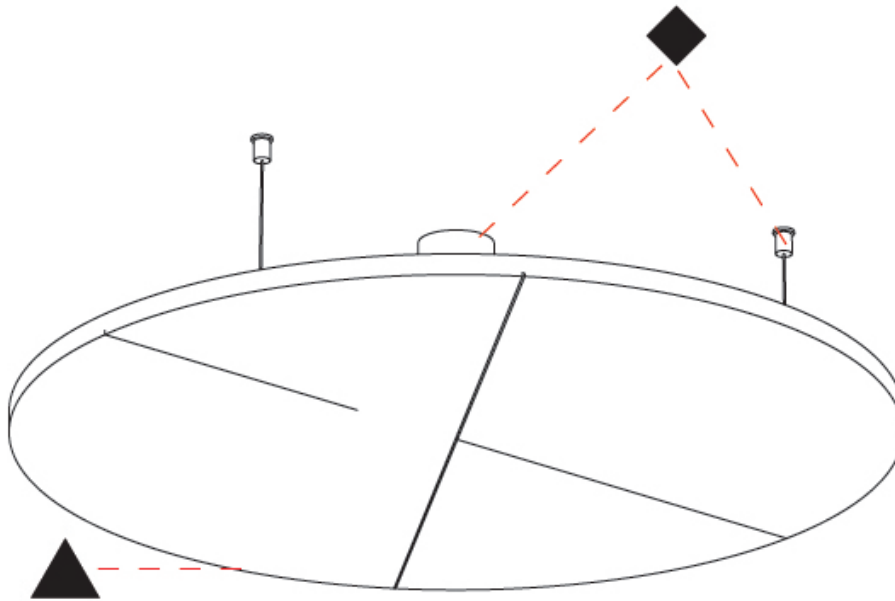

Ø946mm 37 1/4"

GLORIOUS ACOUSTIC LIGHT PANEL SUSPENSION

A300714-

PROJECT _____

TYPE _____

SPECIFIER _____

QUANTITY _____

DATE _____